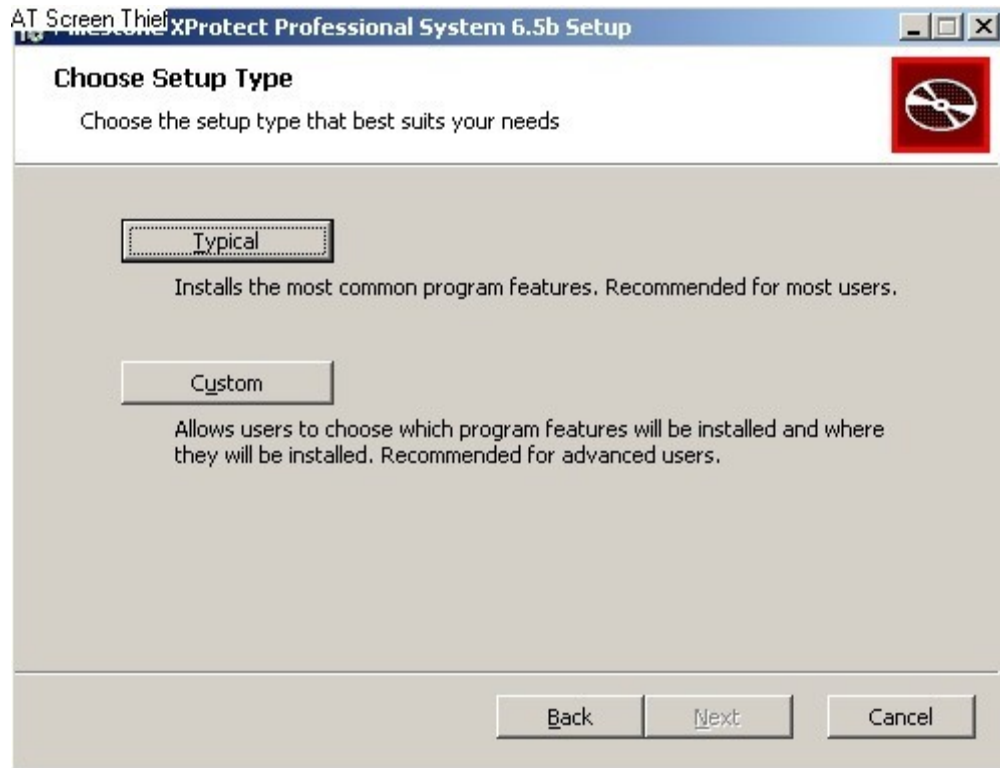

Milestone Install Walkthrough

[Installer Download Link](#)

AT Screen Thief XProtect Professional System 6.5b Setup

Software License Code

Select trial or licensed and enter Software License Code (SLC)

Install 30 days trial