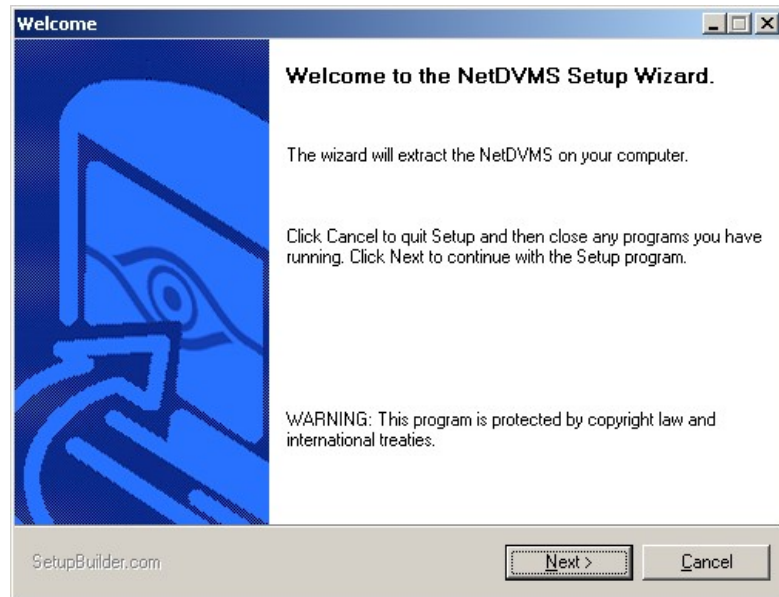

OnSSI install Walk through

[Download Link](http://www.onssi.com/net-dvms-download.html)

<http://www.onssi.com/net-dvms-download.html>

Onssi support contact info - (845) 732-7900

DNF Security contact info – (800) 947-4742