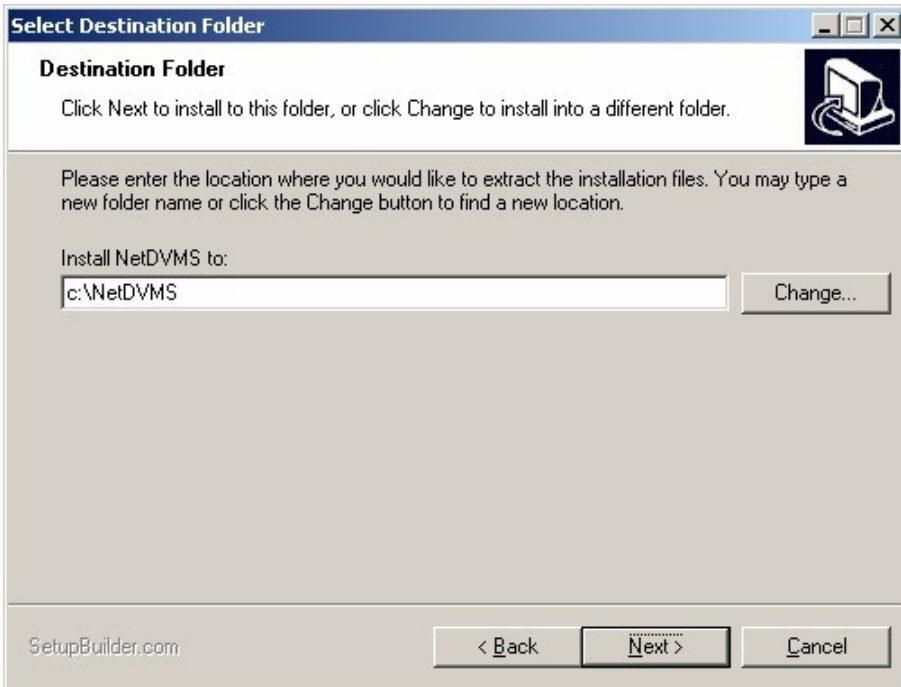

Ready to Install

Ready to Install the Program

The wizard is ready to begin installation.

If you want to review or change any of your installation settings, click Back. Click Cancel to exit the wizard.

Current Settings: