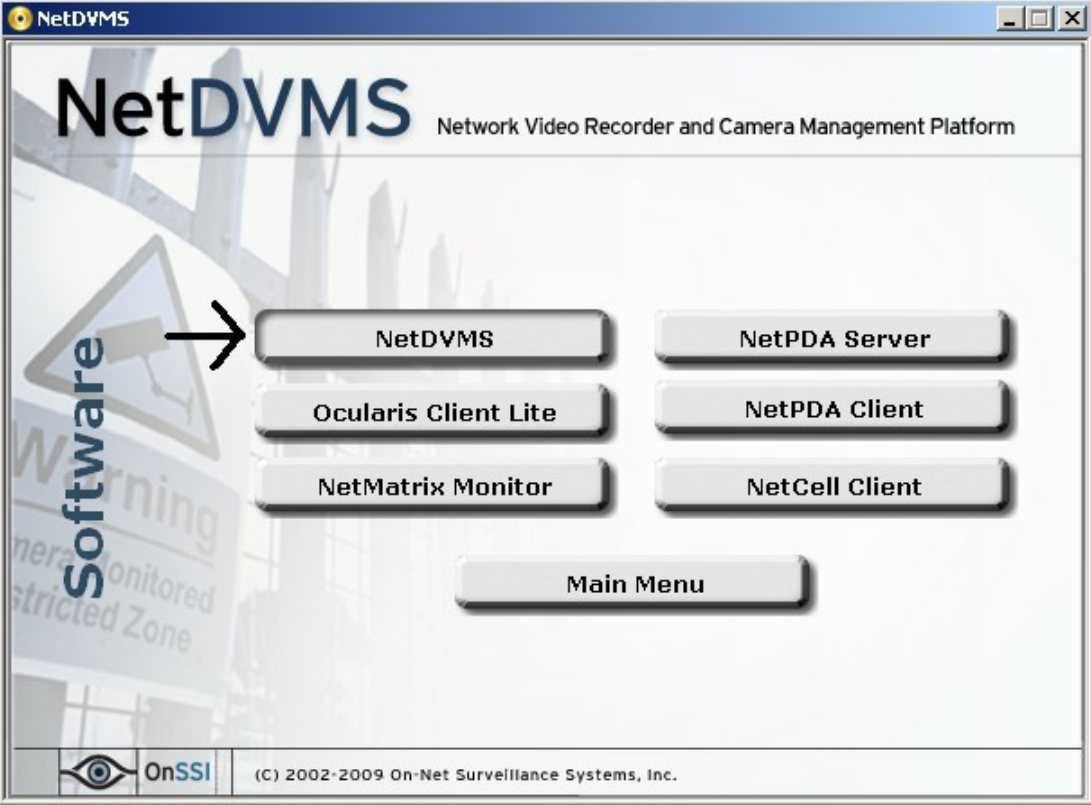

Destination Folder
c:\NetDVMS

Disk Space Requirements
493,179K

SetupBuilder.com

< Back Next > Cancel

NetDWS System 6.5f Setup

Software License Code

Select trial or licensed and enter Software License Code (SLC)